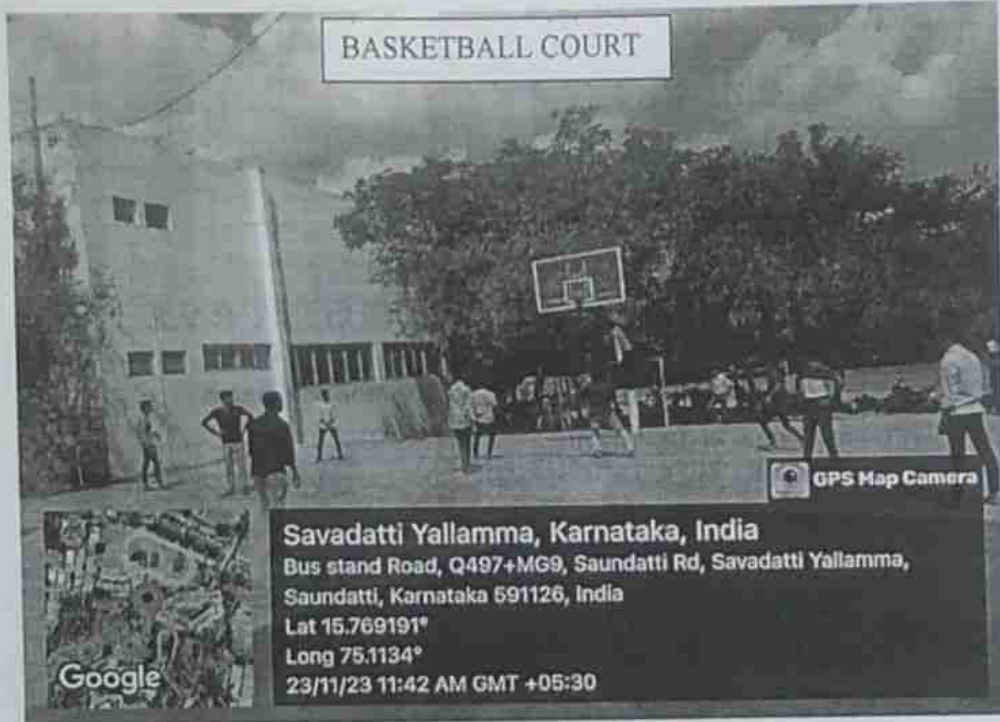

Land No: 08330-222311
Fax No: 08330-2223716

**K.L.E.SOCIETY'S
S.V.S. BELLUBBI ARTS & COMMERCE COLLEGE
SAUNDATTI – 591126**

Accredited at the 'A' Level by NAAC in 4th Cycle

Web: <http://www.klesvsbcs.edu.in>
E- mail: klesvsbellubbicollege@gmail.com

BUS STAND ROAD SAUNDATTI – 591126
TQ. SAUNDATTI, DIST. BELAGAVI (KARNATAKA)

PRINCIPAL
K.L.E. Society's
S.V.S. Bellubbi Arts & Com.
College, Saundatti-591126